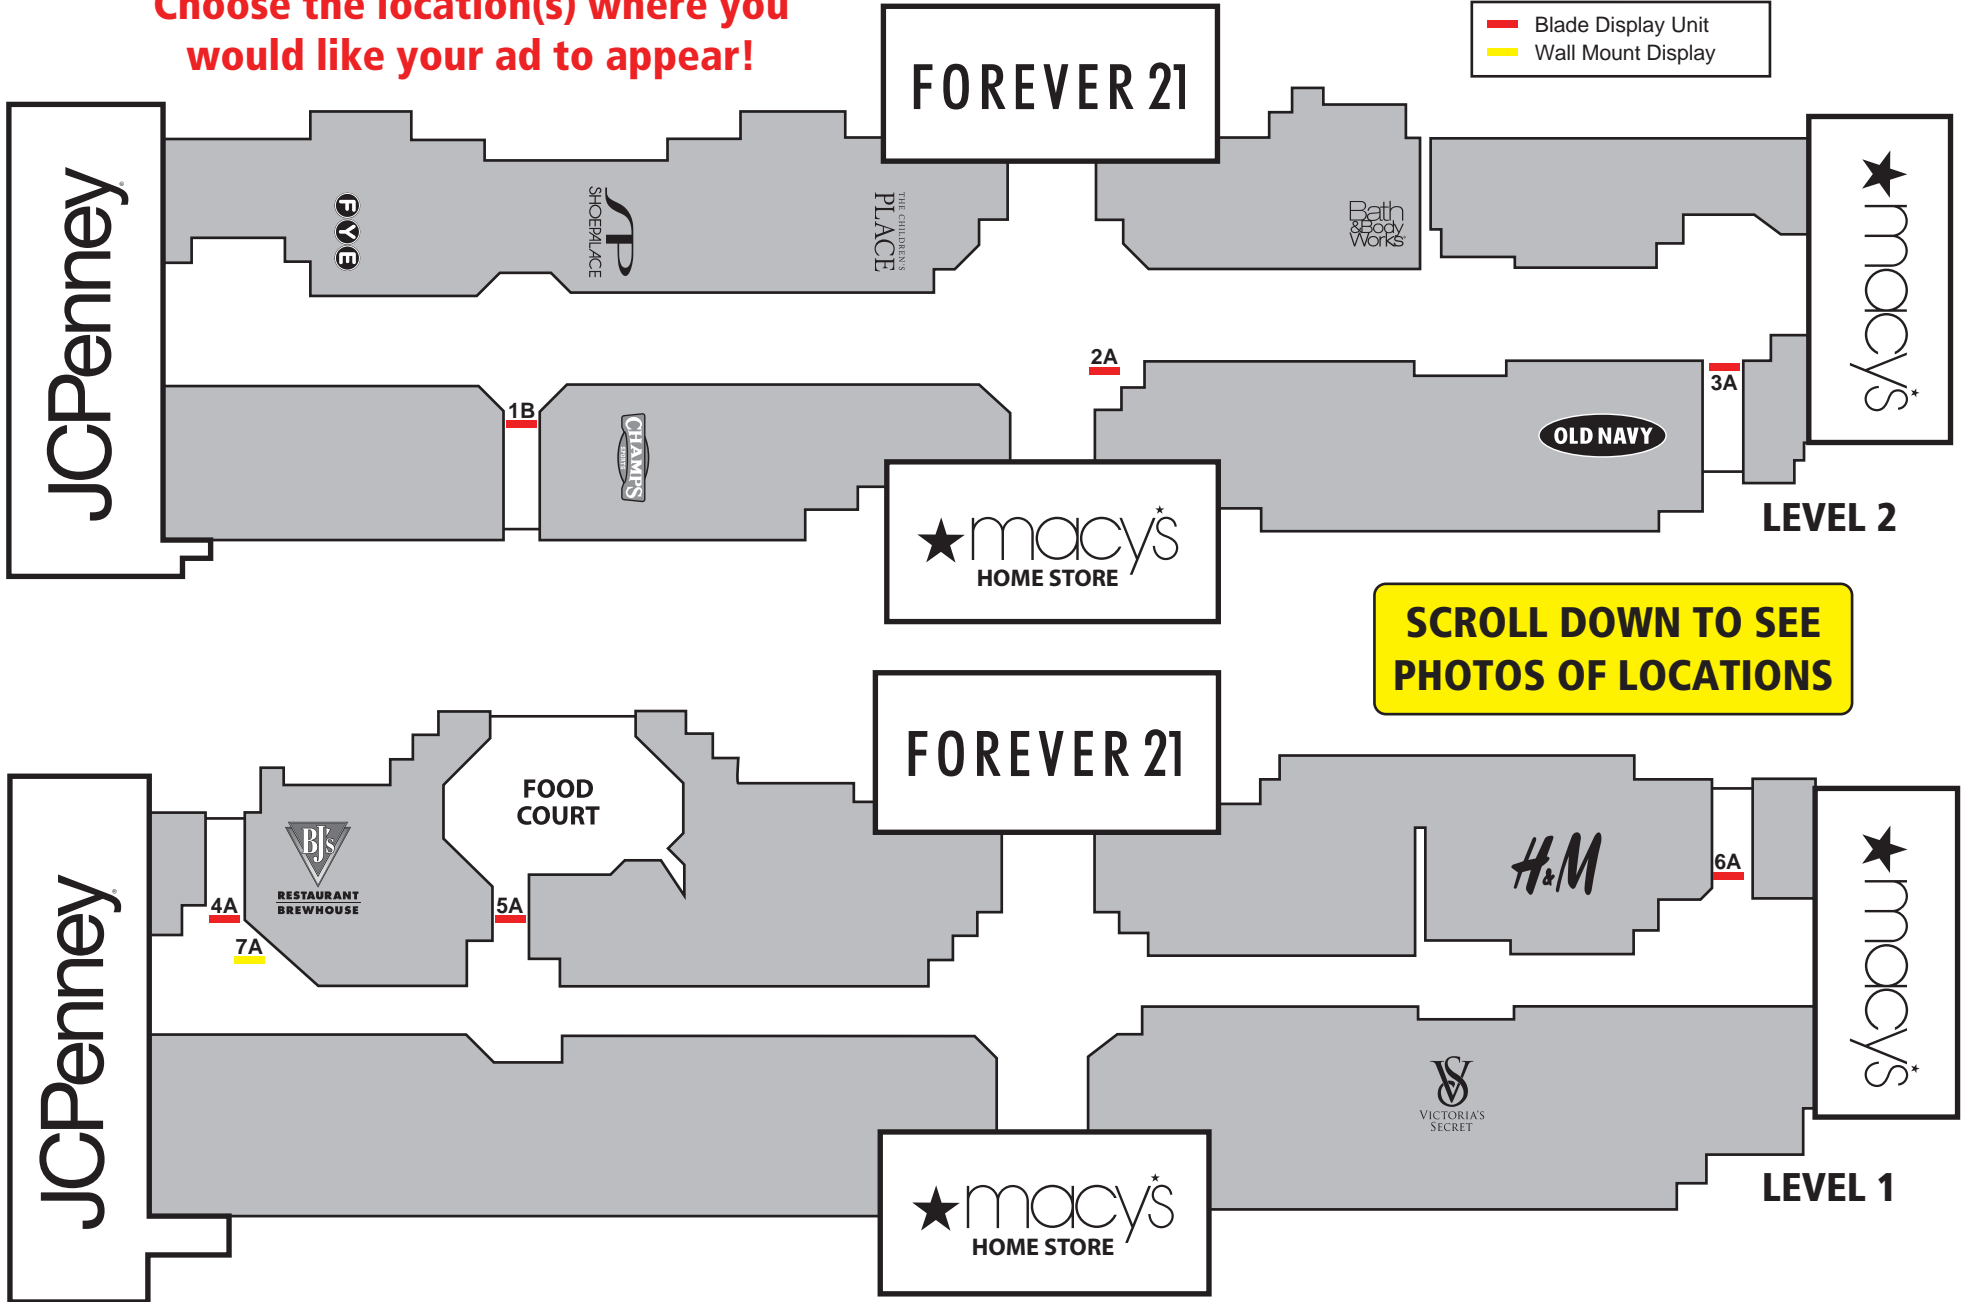

Choose the location(s) where you would like your ad to appear!

— Blade Display Unit
— Wall Mount Display

SCROLL DOWN TO SEE PHOTOS OF LOCATIONS

THE SHOPS AT MONTEBELLO

PANEL LOCATIONS

THE SHOPS AT MONTEBELLO

PANEL LOCATIONS